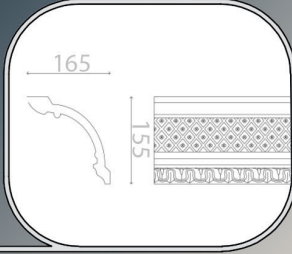

KARTONPİYER - PLASTERBOARD

3FPP0001
2440x175x117 mm

3FPP0005
2400x99x49 mm

3FPP0002
2444x155x165 mm

3FPP0006
2400x45x40 mm

3FPP0003
2400x130x65 mm

3FPP0004
2400x250x95 mm

GİZLİ IŞIK - HIDDENLIGHT