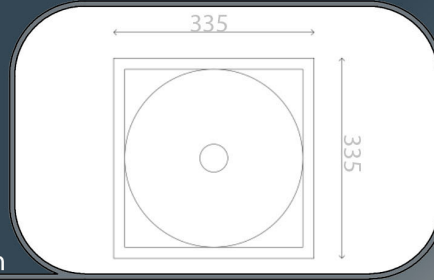

3FDP0001
335x335x17 mm