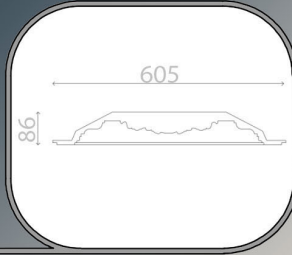

3FD0002
605x605x86 mm