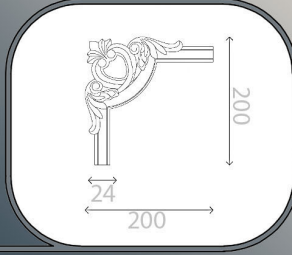

3FC0004L
340x340x27 mm