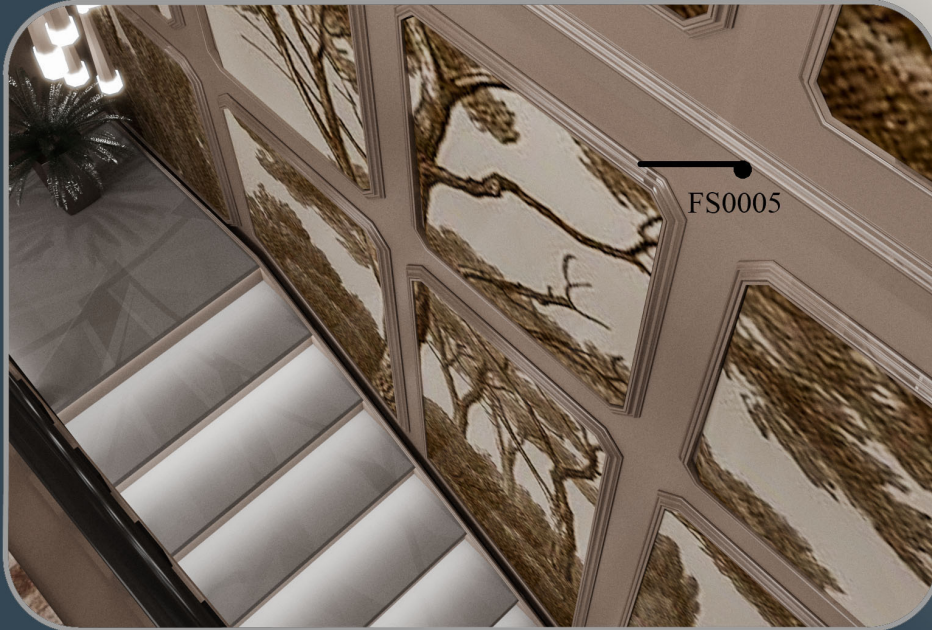

DUVAR ÇİTASI/WALL FINISH