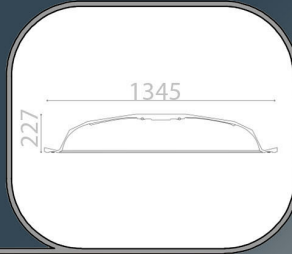

KUBBELER - DOMES

3FD0001
1345x227 mm