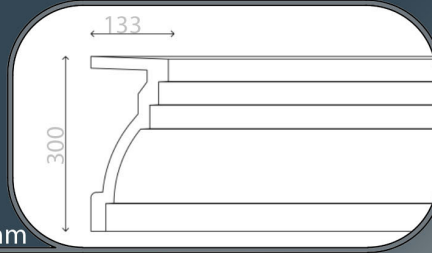

3FPS0001K
475x459x475 mm

3FPS0001K

3FPS0002K
337x607x337 mm

3FPS0001K

SÖVELER - JAMBS

3FJ0001
2400x300x133 mm

3FJ0002
2400x227x166 mm

3FJ0003
2400x200x137 mm