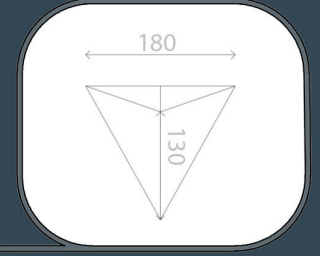

Renew Your Space with Crowns Produced Harmless to Health...

ŞÖMİNE/ NIŞ/APLIK- FIREPLACE/NIC/APPLICATIONS

3FNS0001

680x1070x250 mm

3FAP0001
506x172x112 mm

3FAP0002
180x130x35 mm

3FFPC0001

1446x1050x307 mm