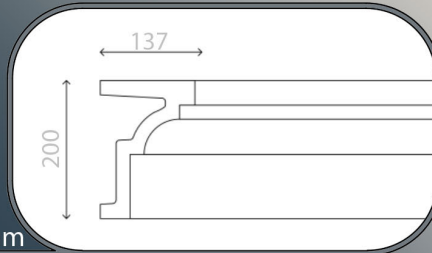

3FPS0001K
475x459x475 mm

3FPS0001K

3FPS0002K
337x607x337 mm

3FPS0001K

SÖVELER - JAMBS

3FJ0001
2400x300x133 mm

3FJ0002
2400x227x166 mm

3FJ0003
2400x200x137 mm