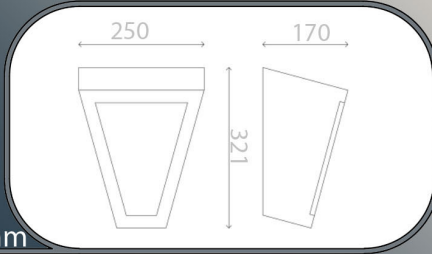

3FJ0011
250x321x170 mm

Söve Süsleri ile Tasarımınızı Güçlendirebilirsiniz...

You Can Strengthen Your Design With Jamb Ornaments...