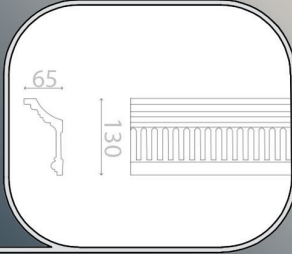

KARTONPİYER - PLASTERBOARD

3FPP0001
2440x175x117 mm

3FPP0005
2400x99x49 mm

3FPP0002
2444x155x165 mm

3FPP0006
2400x45x40 mm

3FPP0003
2400x130x65 mm

3FPP0004
2400x250x95 mm

GİZLİ IŞIK - HIDDENLIGHT