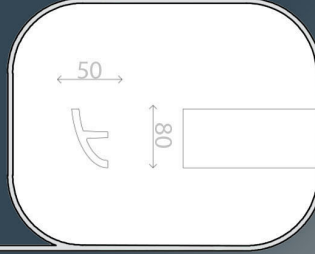

3FL0001
2400x80x50 mm