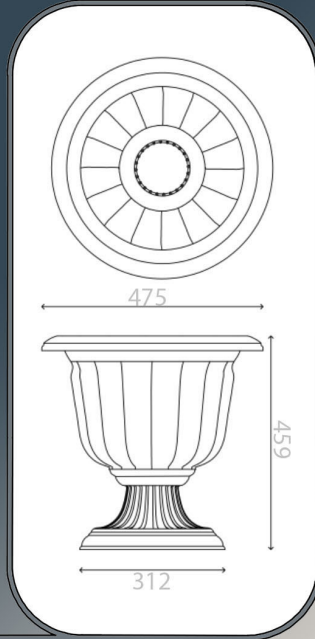

3FPC0011C
487x680x82 mm

PİLASTER SÜTUNLAR - PILASTER COLUMNS

3FPC0012D
511x416x170 mm

3FPC0013D
80x290x2250 mm

3FPC0014D
340x633x49 mm

3FPC0009C

3FPC0010C

3FPC0011C

PİLASTER SAKSI / KAİDE - PILASTER POTS

3FPS0001K
475x459x475 mm

3FPS0001K

3FPS0002K

3FPS0002K
337x607x337 mm

DESENLİ ÇİTALAR- PATTERNED SLATS

3FP0001C1
2440x59x21 mm

3FP0002
2440x42x23 mm