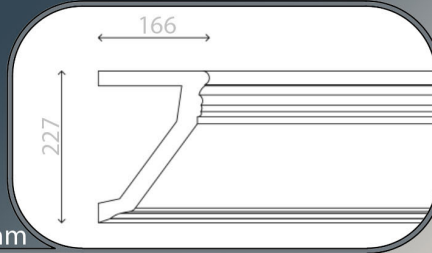

DEKUPE PANEL - DEKUPE PANEL

3FDP0001
335x335x17 mm

3FDP0005
500x500x25 mm

3FDP0002
500x500x37 mm

3FDP0006
550x335 mm

3FDP0003
623x623x25 mm

3FDP0004
500x500x25 mm

DEKUPE PANEL - DEKUPE PANEL

3FPS0001K
475x459x475 mm

3FPS0001K

3FPS0002K
337x607x337 mm

3FPS0001K

SÖVELER - JAMBS

3FJ0001
2400x300x133 mm

3FJ0002
2400x227x166 mm

3FJ0003
2400x200x137 mm