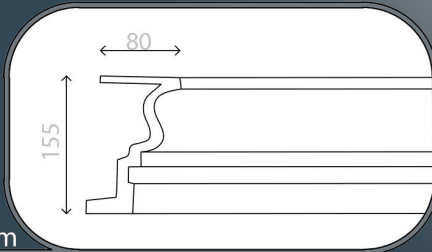

3FJ0004
2400x155x80 mm