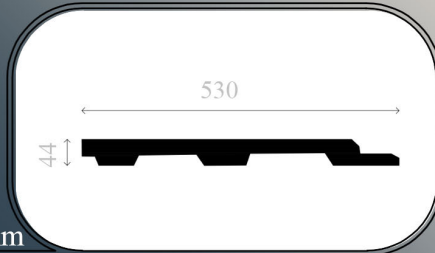

3FWC0007
2400x530x44 mm